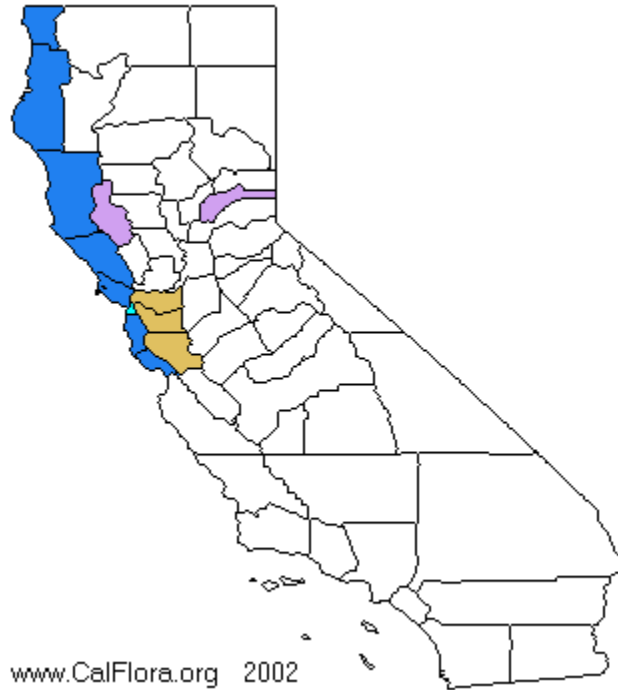

Rubus spectabilis Pursh (Rosaceae)

Charles Webber
© 1998 California Academy of Sciences
(1 of 15)

Common names: salmon berry [[Hrusa 2001](#)], salmonberry [[PLANTS 2001](#)]

Plant communities: Redwood Forest, Mixed Evergreen Forest [[Lum/Walker, CNPS](#)]

Wetlands: equally likely to occur in wetlands or non wetlands [[U.S. Fish & Wildlife Svc.](#)]

Elevation: between 0 and 4593 feet [[Hickman 1993](#)].

Rubus spectabilis, a dicot in the family Rosaceae, is a shrub that is **native** to California [[Hrusa](#)] and is also found outside of California, but is confined to western North America [[Lum/Walker](#)].

Distribution in California based on 119 Observations contributed to the CalFlora Occurrence Library

Shaded counties indicate at least one observation within the county.

Blue indicates that there is a specimen from this county in a participating herbarium. Specimens have the highest reliability of identification.

Light Blue indicates a documented observation that is vouchered or confirmed by an expert.

Lavender indicates other reported observations that are unvouchered.

Mustard Yellow indicates the county falls within the described species range published in botanical literature